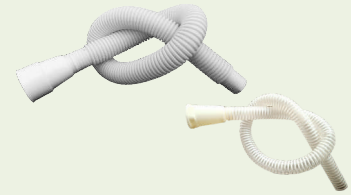

# ACCESSORIES

**AC-01**  
Light Fitting  
Rs.115

**AC-02**  
Concealed Cock Fitting  
Rs.220

**AC-28**  
Basin Rack Bolt SS Rs.135  
Basin Rack Bolt MS Rs.52

West Pipe Magic Rs.32  
West Pipe Magic Heavy Rs.48  
West Pipe Heavy Suction Rs.70

Connection Pipe (PVC)  
18" 24" 30" 36"  
Rs.80 Rs.90 Rs.100 Rs.114

Extension Nipple (S.S.)  
1" 1.5" 2" 2.5" 3"  
Rs.40 Rs.55 Rs.72 Rs.88 Rs.104

**AC-23**  
1 Mtr Jet Spray SS  
Rs.290 Box 1 X 1 pcs.

**AC-26 Waste Copline**  
Waste Copline SS 3" Rs.140  
Waste Copline SS 5" Rs.190