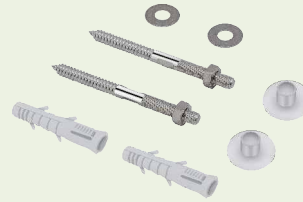

## DIVERTER

**DH-01**  
45 Mm High Flow Diverter Body  
**Rs.4500** Box 1 X 1 pcs.

**DH-02**  
AURO Upper Part  
**Rs.1550** Box 1 X 1 pcs.

**DH-05**  
OREO Upper Part  
**Rs.1550** Box 1 X 1 pcs.

**MR-01**  
40mm Metropole Round Flange  
**Rs.5010** Box 1 X 1 pcs.

# ACCESSORIES

**AC-01**  
Light Fitting  
Rs.115

**AC-02**  
Concealed Cock Fitting  
Rs.220

**AC-28**  
Basin Rack Bolt SS Rs.135  
Basin Rack Bolt MS Rs.52

West Pipe Magic Rs.32  
West Pipe Magic Heavy Rs.48  
West Pipe Heavy Suction Rs.70