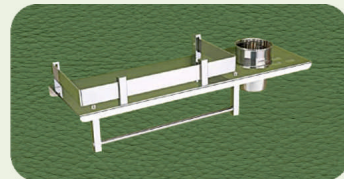

<b>RO-06</b>
S.S Rod Cansil (24")
<b>Rs.400</b>
Box 1 X 1 pcs.

<b>HS-05</b>
10*20 Towel Rod (24")
<b>Rs.630</b>
Box 1 X 2 pcs.

<b>SL-01</b>
Double Self With Hook
<b>Rs.2100</b>
Box 1 X 1 pcs.

<b>SL-02</b>
Single Self With Hook
<b>Rs.1375</b>
Box 1 X 1 pcs.